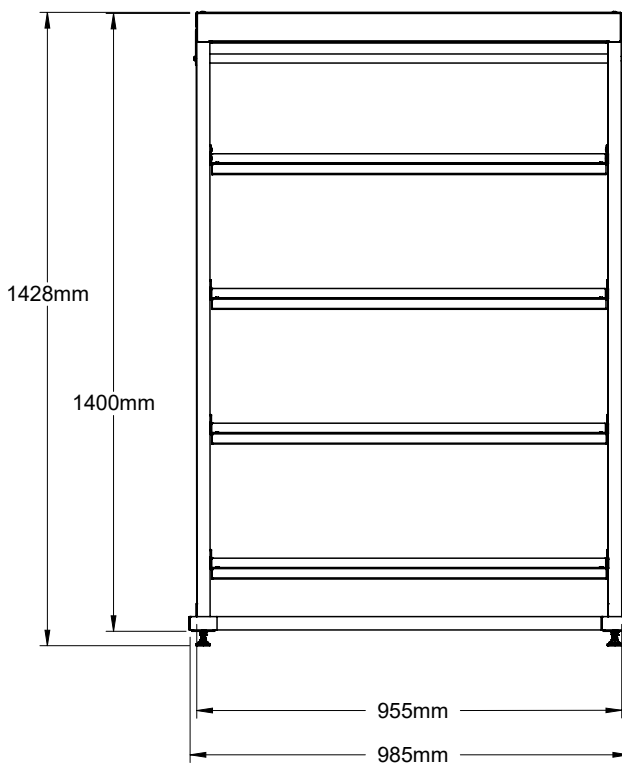

# Assembly 64

Ø20mm Stainless Steel Tube

Base Assembly

Top Metal Cover

Shelf Assembly

Steel Shelf  
400mm x 894mm (x4)

Steel Tube  
30 x 30mm

Steel Tube  
60 x 30mm

Bottom Adjustable  
Foot (x4)