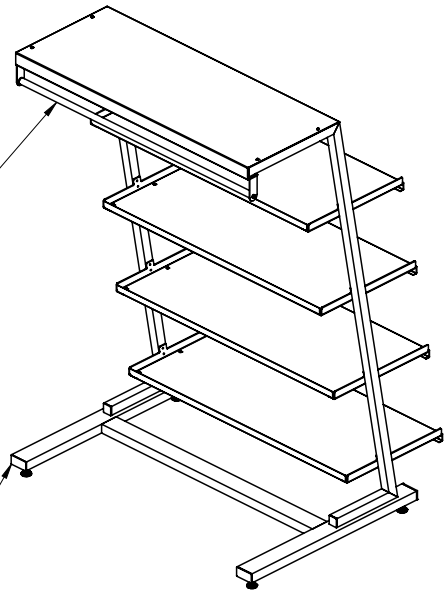

# Assembly 64

Ø20mm Stainless Steel Tube

Base Assembly

Top Metal Cover

Shelf Assembly

Steel Shelf  
400mm x 894mm (x4)

Steel Tube  
30 x 30mm

Steel Tube  
60 x 30mm

Bottom Adjustable  
Foot (x4)