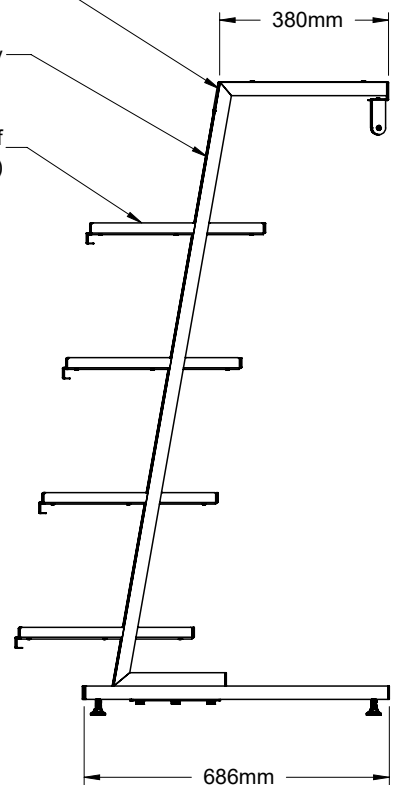

# Assembly 64

Ø20mm Stainless Steel Tube

Base Assembly

Top Metal Cover

Shelf Assembly

Steel Shelf  
400mm x 894mm (x4)

Steel Tube  
30 x 30mm

Steel Tube  
60 x 30mm

Bottom Adjustable  
Foot (x4)