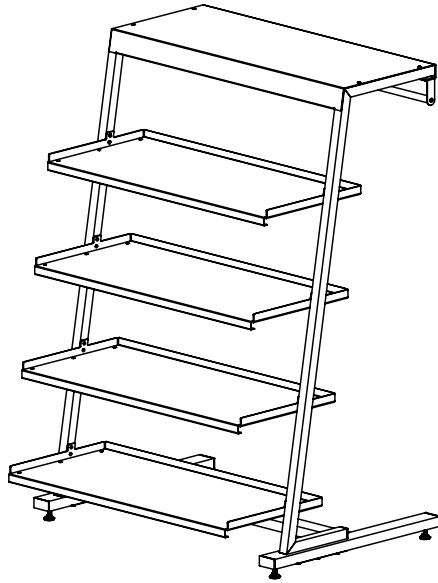

# Assembly 64

Ø20mm Stainless Steel Tube

Base Assembly

Top Metal Cover

Shelf Assembly

Steel Shelf  
400mm x 894mm (x4)

Steel Tube  
30 x 30mm

Steel Tube  
60 x 30mm

Bottom Adjustable  
Foot (x4)